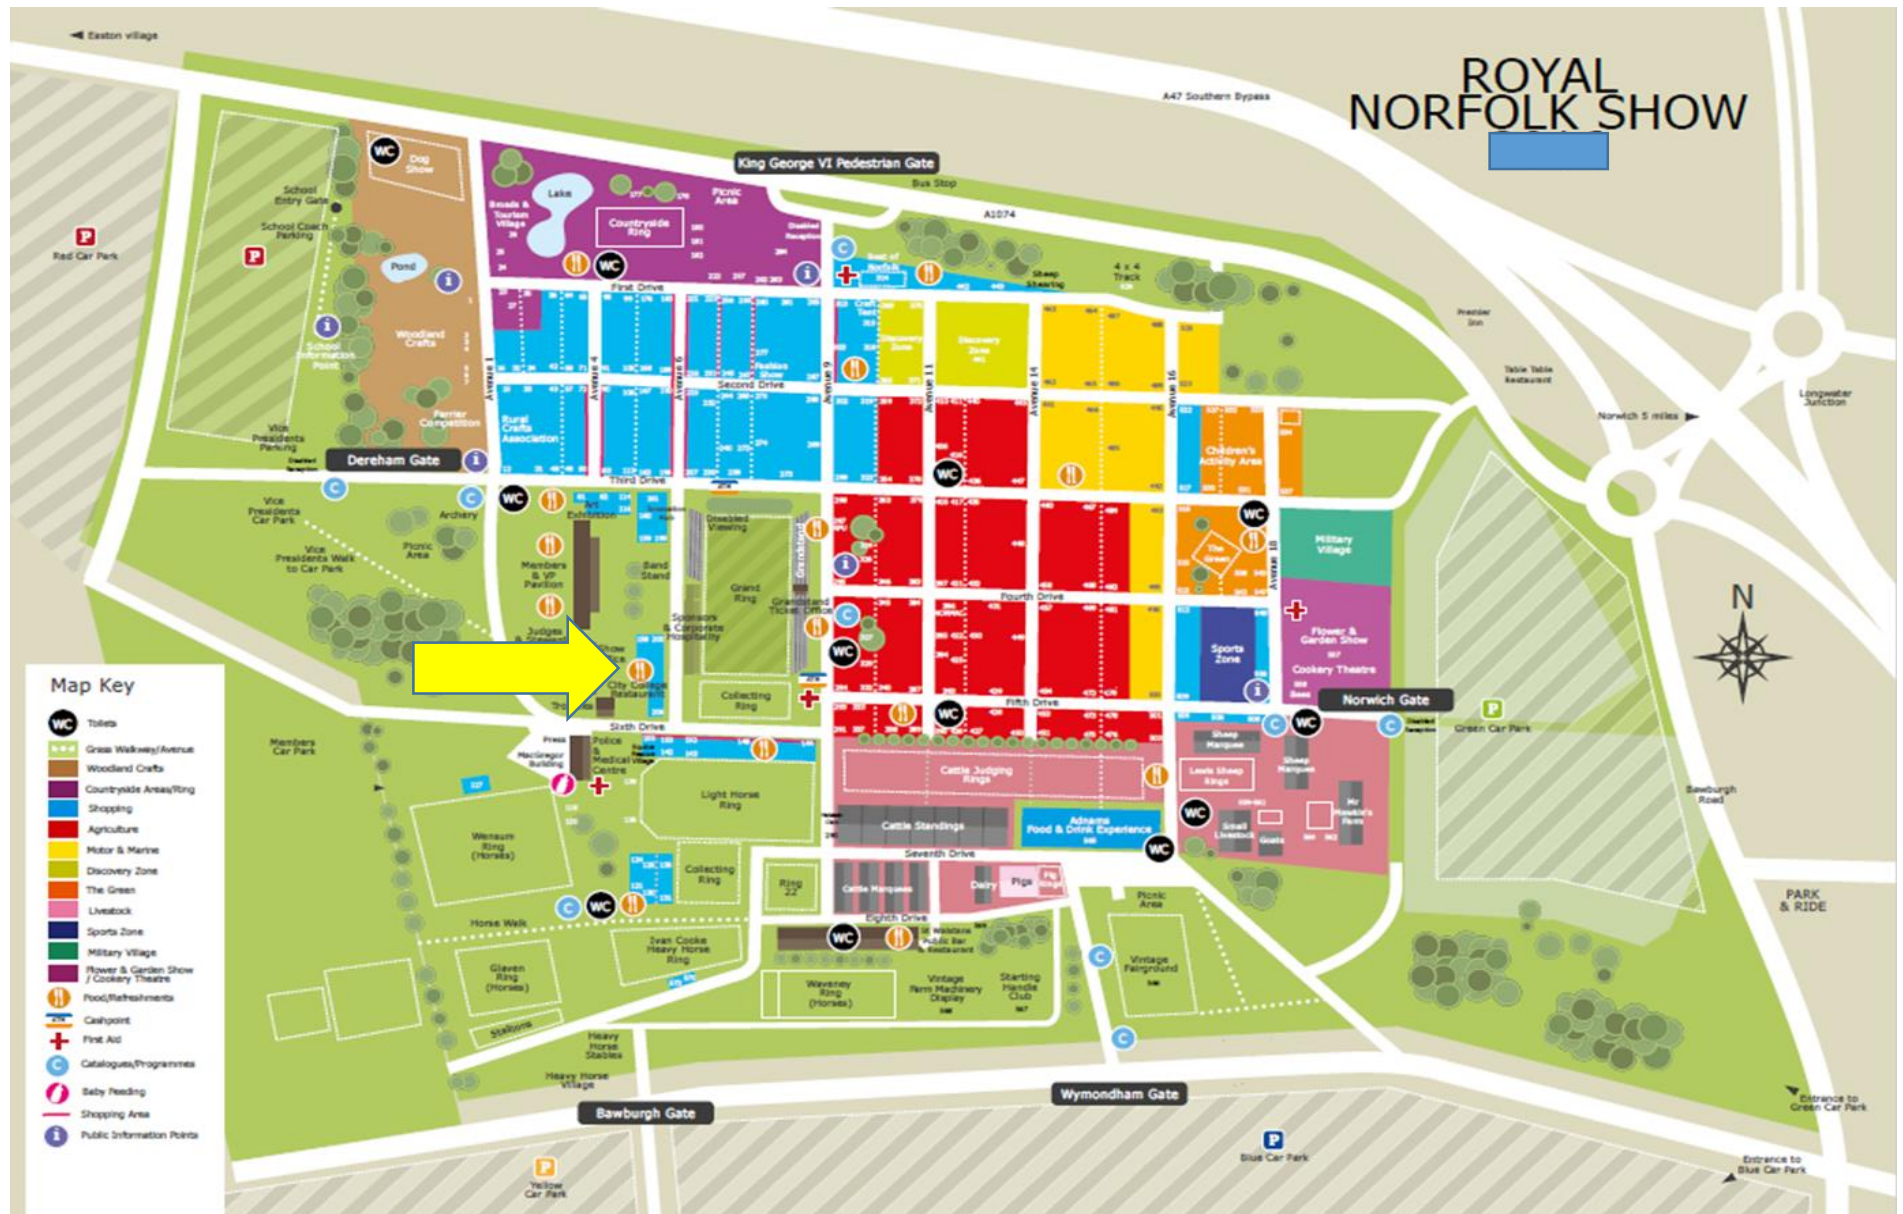

ROYAL NORFOLK SHOW

Map Key

- WC** Toilets
- Grass Walkways/Avenues
- Woodland Crafts
- Countrywide Areas/Rings
- Shopping
- Agriculture
- Motor & Marine
- Discovery Zone
- The Green
- Livestock
- Sports Zone
- Military Village
- Flower & Garden Show / Cookery Theatre
- Food/Refreshments
- Cashpoint
- First Aid
- Catalogues/Programmes
- Baby Feeding
- Shopping Area
- Public Information Points